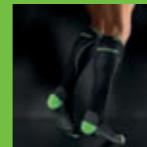

Colours: green, blue, red, orange, black

Widths: 4 cm, 6 cm, 8 cm, 10 cm
Length: 5 m (16.4 inches) outstretched

1 cm = 0,3937 inch

SPORTS COMPRESSION STOCKING

No. 1310 SP

Function: The ActiveColor® sports compression stocking was developed specifically for runners. Its even compression pressure increases blood circulation and venous performance under load and reduces the muscle regeneration period.